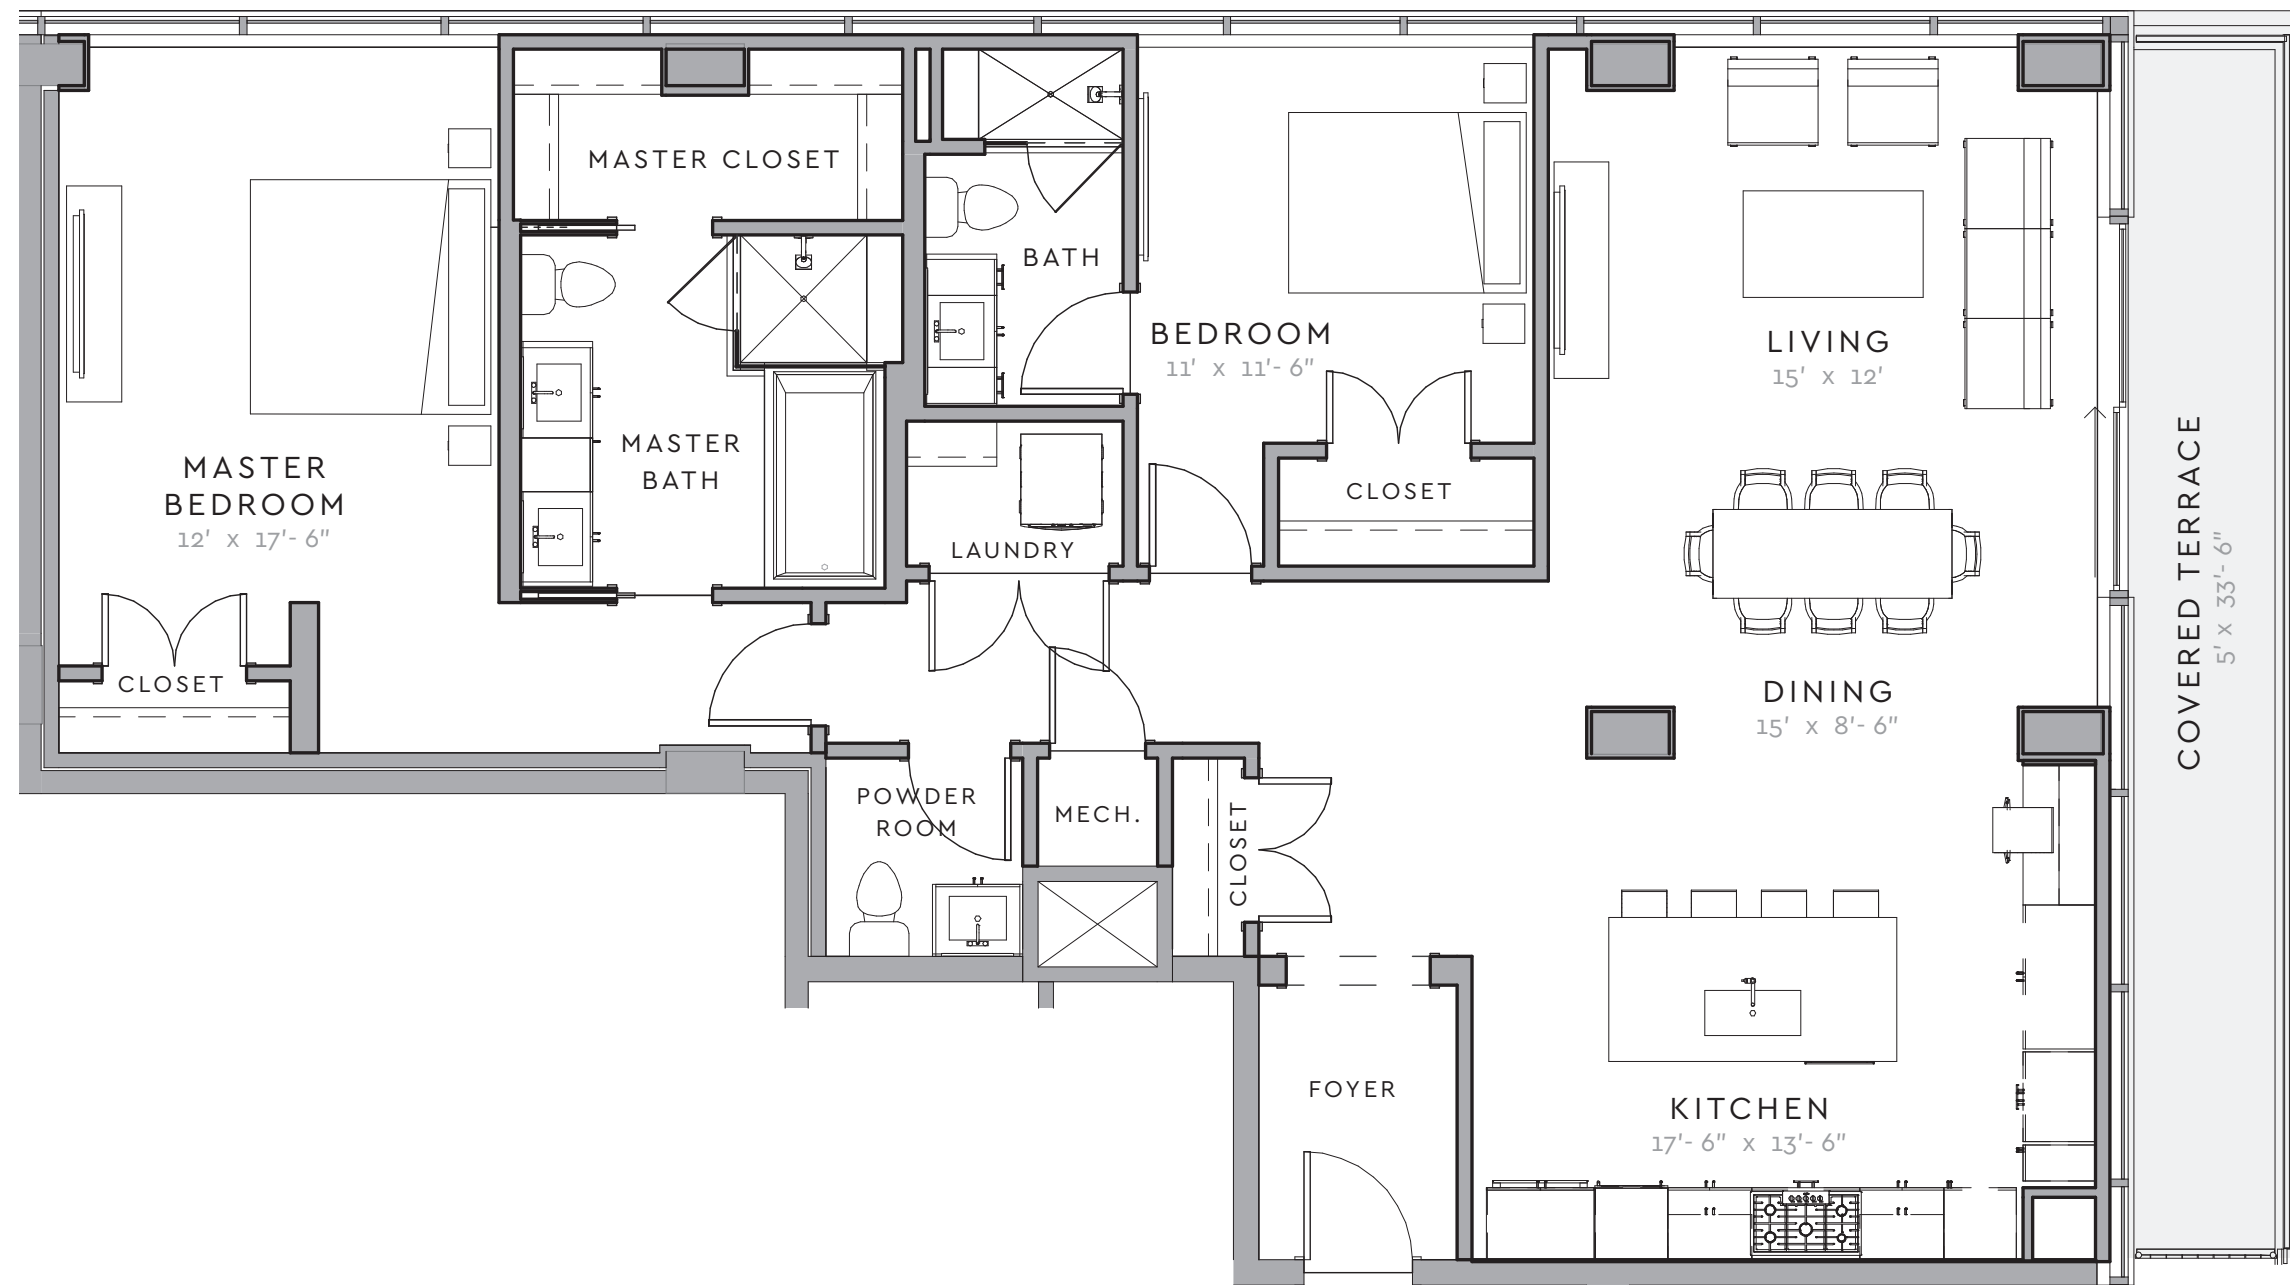

WESTMORE

WEST MAIN

KIRBY ▲

RESIDENCE L

2 BED / 2.5 BATH

INDOOR: 1,679 SF

TERRACE: 172 SF

STORAGE: 44 SF

TOTAL 1,894 SF

LEVEL 2