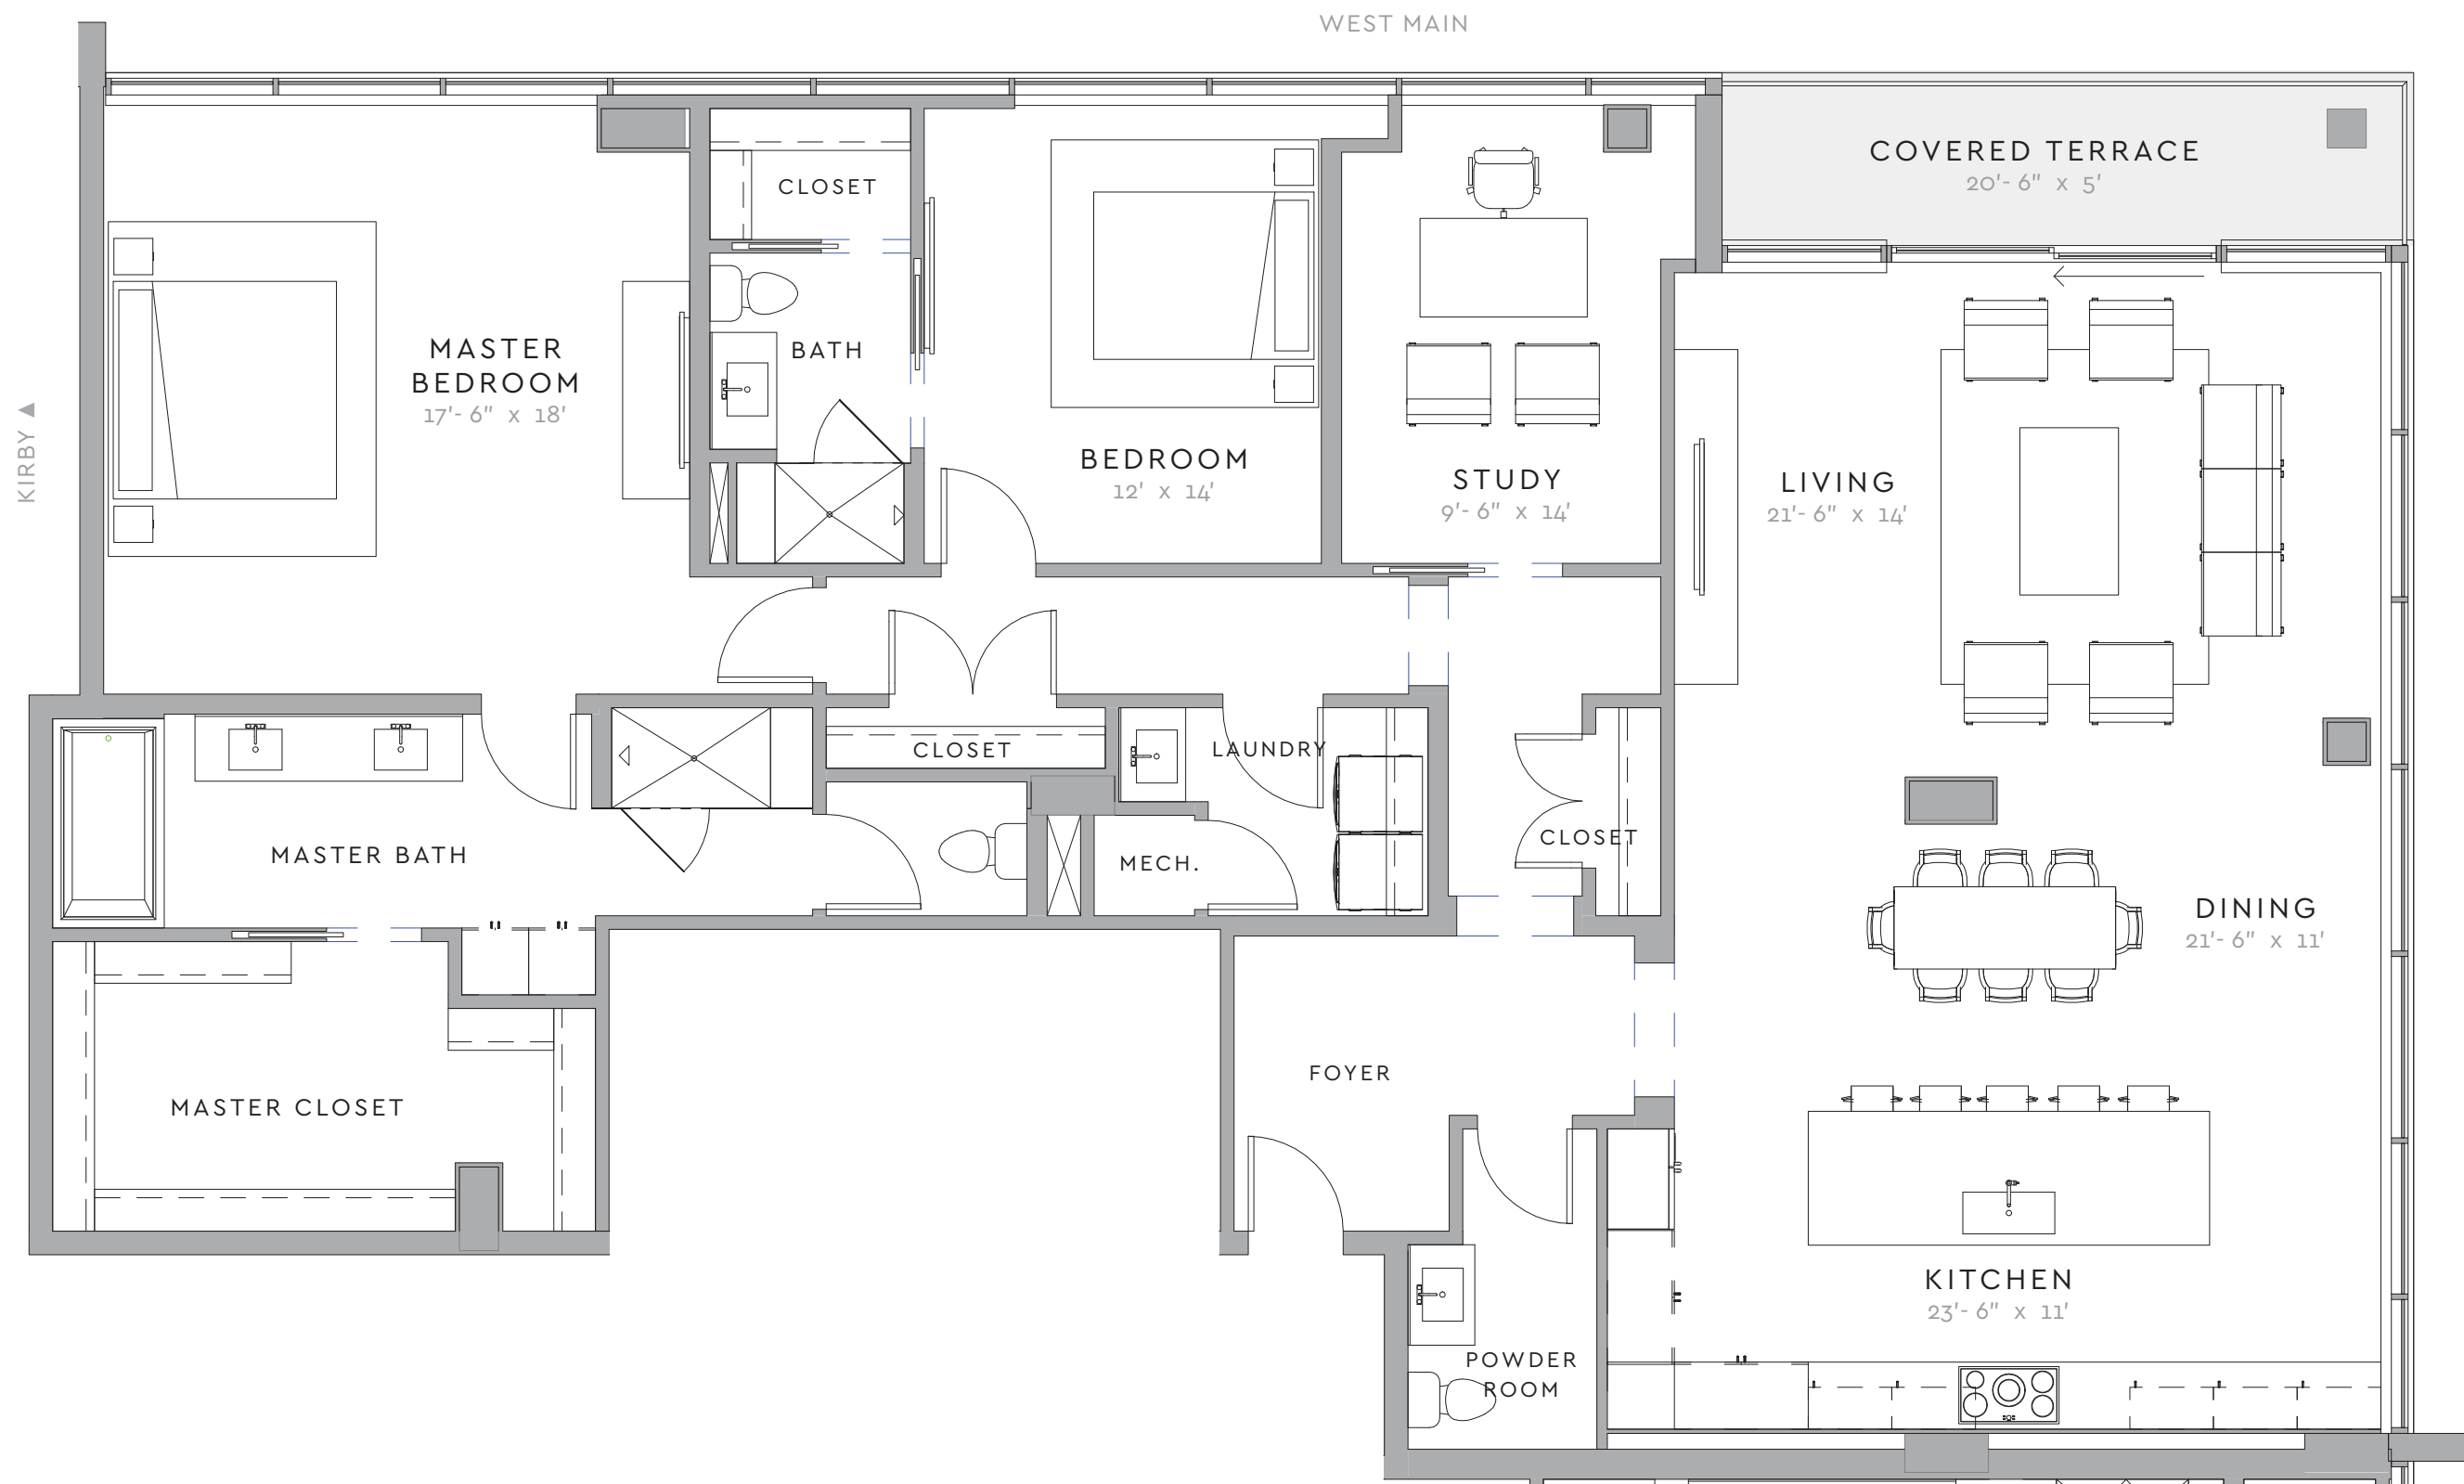

## RESIDENCE K

2 BED / 2.5 BATH  
+ STUDY

INDOOR: 2,406 SF  
TERRACE: 112 SF  
STORAGE: 48 SF

TOTAL 2,566 SF

LEVEL 7