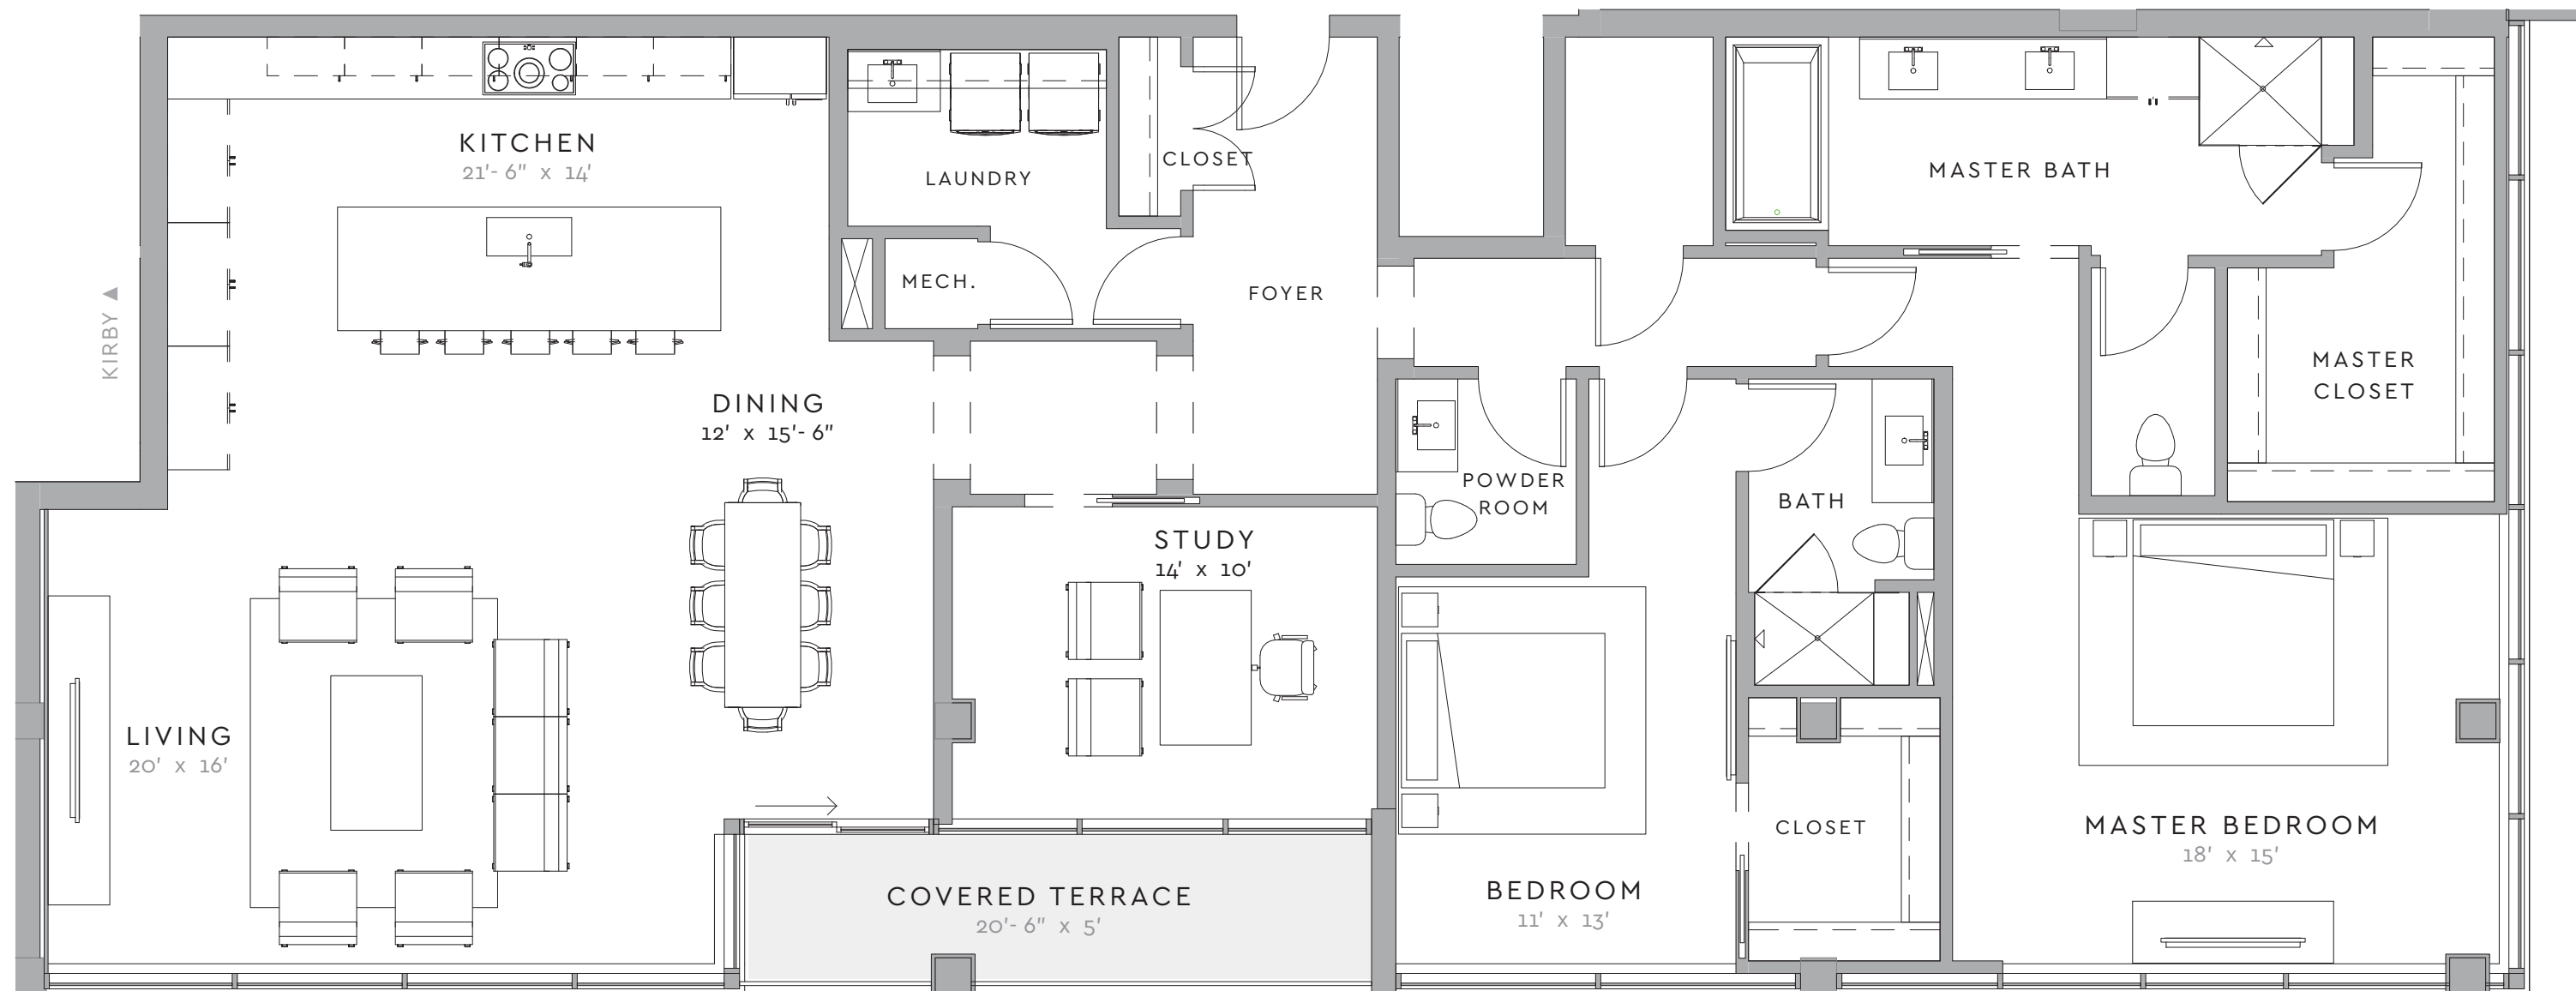

WESTMORE

WEST MAIN

WEST MAIN

LEVEL 7

RESIDENCE H

2 BED / 2.5 BATH
+ STUDY

INDOOR: 2344 SF

TERRACE: 101 SF

TOTAL **2,445 SF**