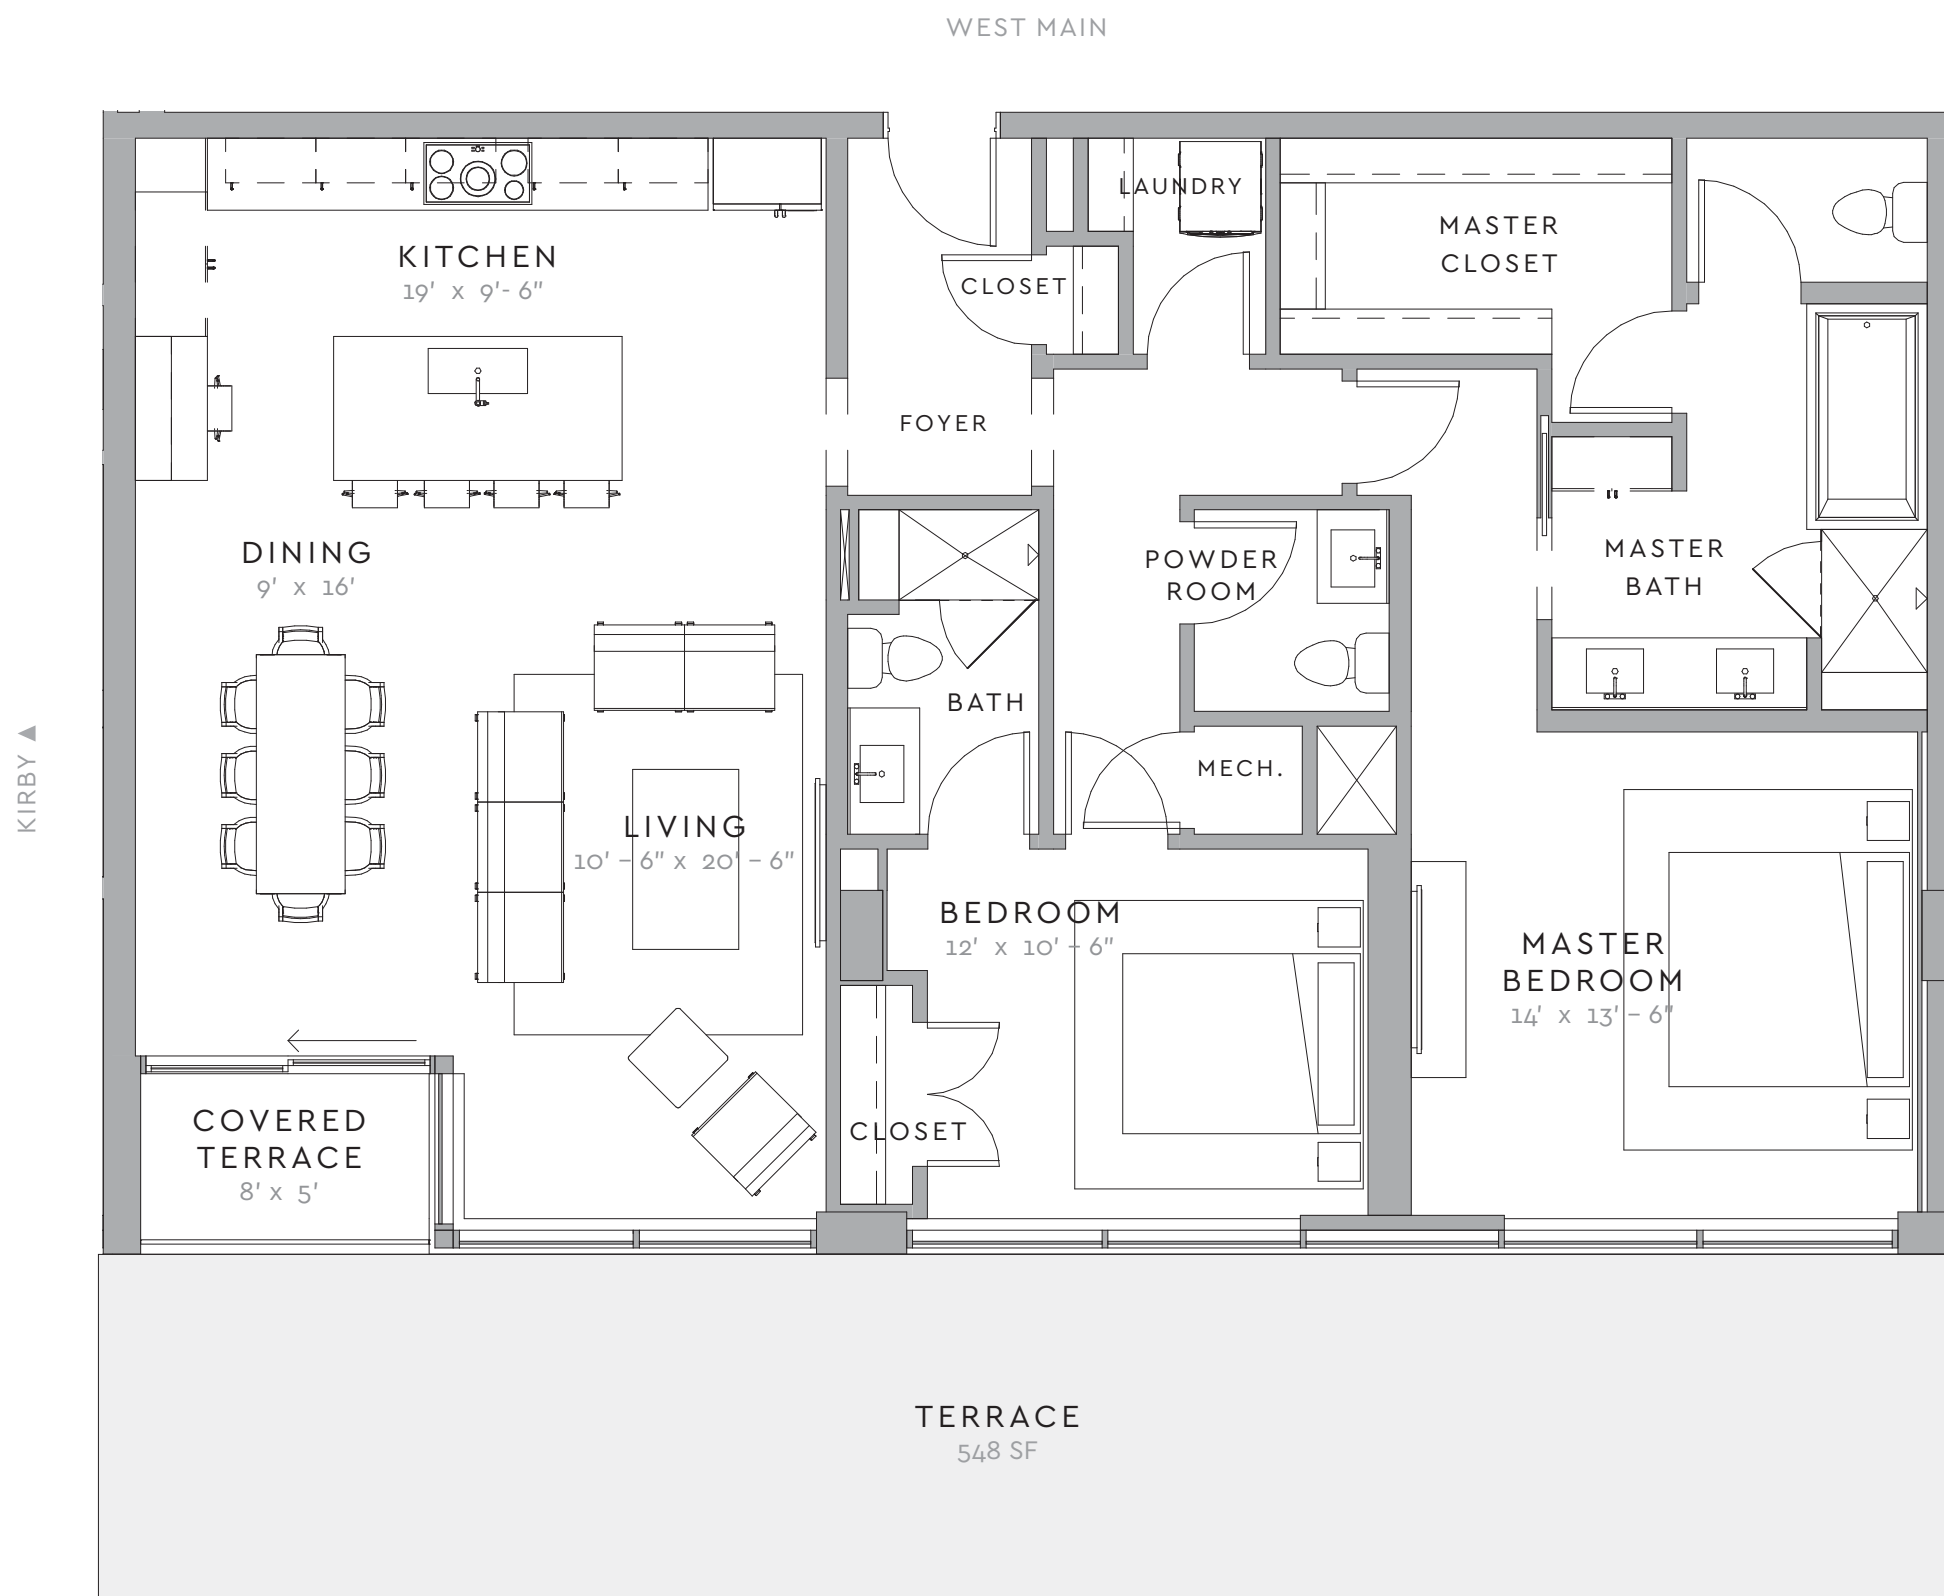

WESTMORE

RESIDENCE B.2

2 BED / 2.5 BATH

INDOOR: 1,560 SF

TERRACE: 548 SF

STORAGE: 56 SF

TOTAL **2,164 SF**

LEVEL 2