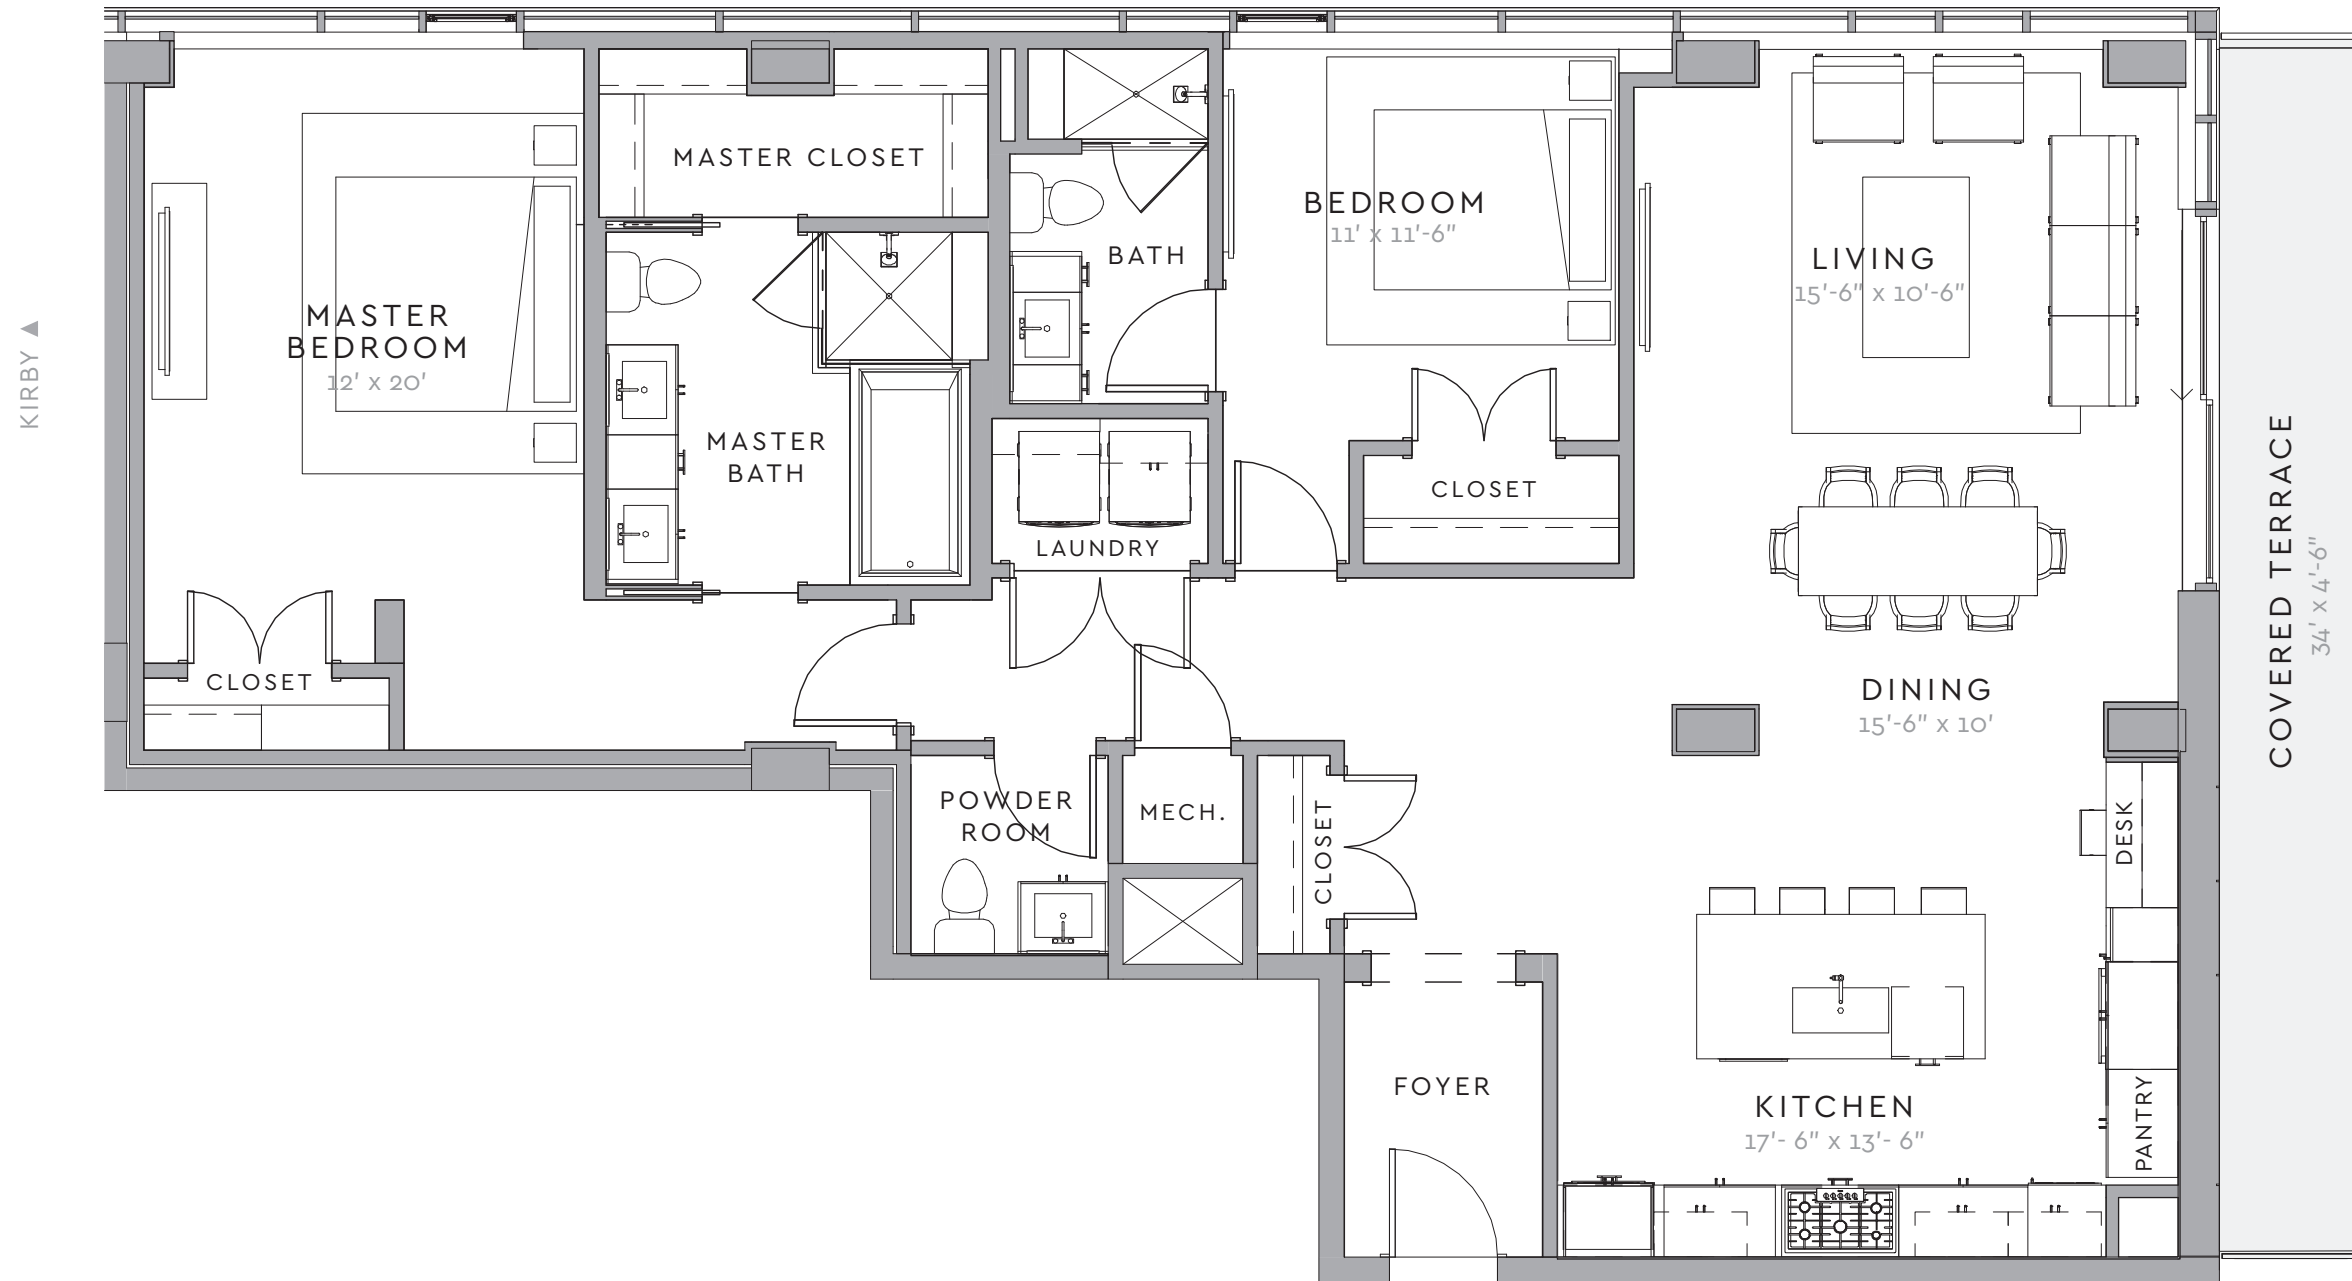

WESTMORE

WEST MAIN

RESIDENCE A.1

2 BED / 2.5 BATH

INDOOR: 1,680 SF

TERRACE: 175 SF

STORAGE: 44 SF

TOTAL 1,899 SF

LEVEL 2