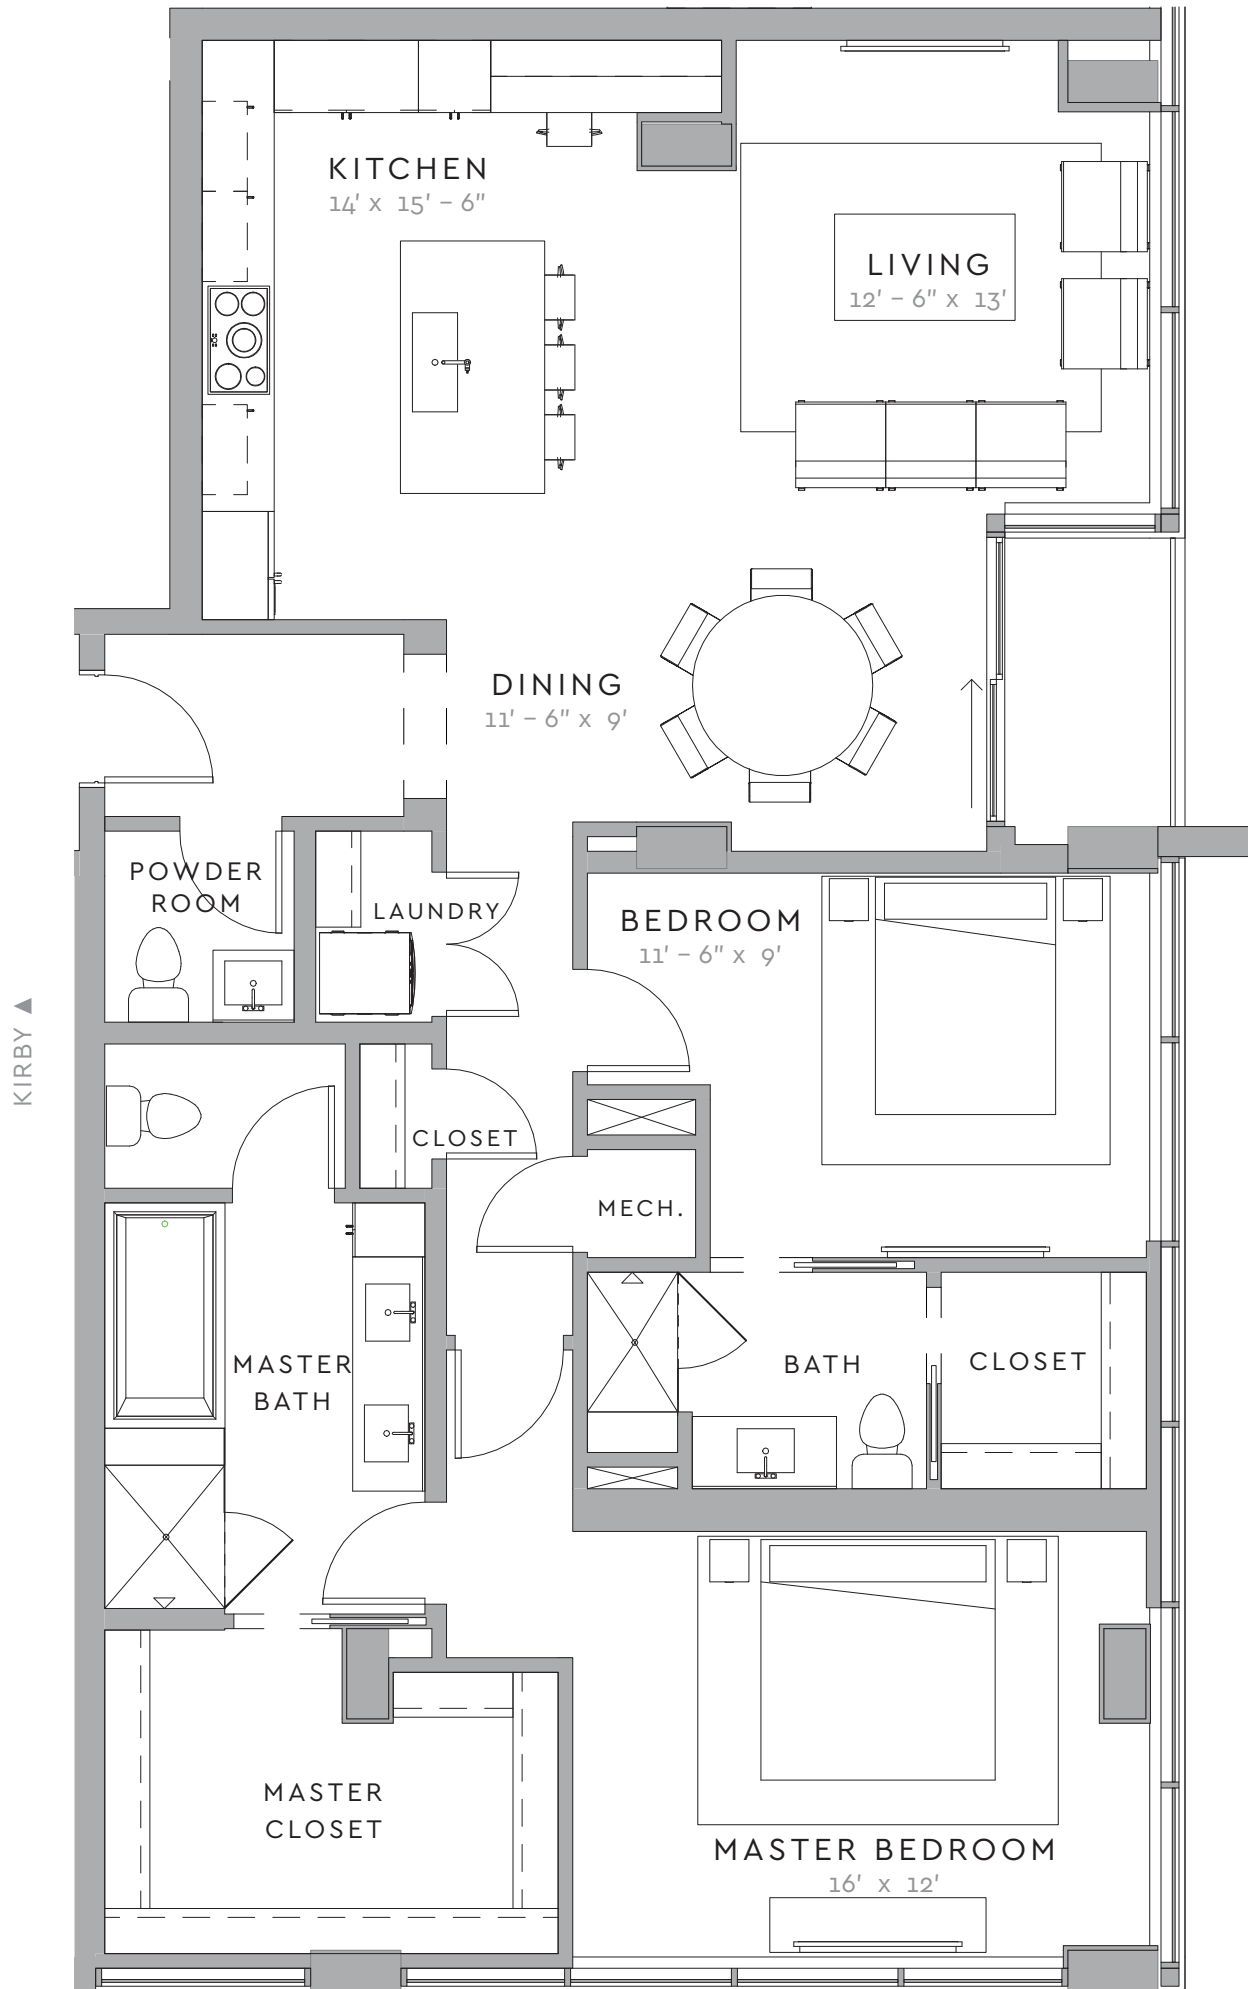

WESTMORE

WEST MAIN

RESIDENCE A

2 BED / 2.5 BATH

INDOOR: 1,574 SF

TERRACE: 43 SF

STORAGE: 42 SF

TOTAL **1,659 SF**

LEVELS 3-6